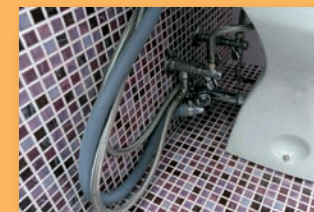

### LATER

By inserting the "Linea Più" kit, we can move the sink to the WC and bidet side. We will finally have a movable sink, so that we will be able to move it either above the WC or the bidet, depending on the use, leaving space for inserting a Shower Box.

The kit "Linea Più" has been patented and has a 10 year guarantee

**GRANDE** bagno con: **LINEA PIÙ**  
**COMFORTABLE** one with **LINEA PIU'**

I flessibili dell'acqua calda e fredda ed il tubo di scarico vengono collegati dietro al Bidè senza opere murarie

The hot and cold water lines get linked behind the sink without any structural work